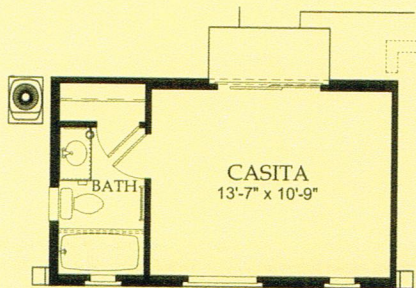

DESTINY

Great Room, Breakfast Nook, Dining Room, 2 Bedrooms, Den, 2 baths, 3-car garage, Courtyard, Covered Patio
Livable Area: 2,095 Square feet

Spanish Elevation*

Ranch Elevation

European Elevation

Optional Casita

Optional Bedroom 3
ILO of Den

Optional
Fireplace

Tuscan Elevation

*Spanish Elevation floorplan rendering shown. Variations may apply when alternate Elevations are selected. Please ask your Sales Associate for more details.