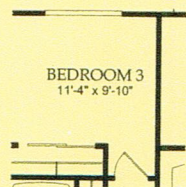

DESTINY

Great Room, Breakfast Nook, Dining Room, 2 Bedrooms, Den, 2 baths, 3-car garage, Courtyard, Covered Patio
Livable Area: 2,095 Square feet

Spanish Elevation*

Ranch Elevation

European Elevation

Optional Casita

Optional Bedroom 3
ILO of Den

Optional
Fireplace

Tuscan Elevation

*Spanish Elevation floorplan rendering shown. Variations may apply when alternate Elevations are selected. Please ask your Sales Associate for more details.