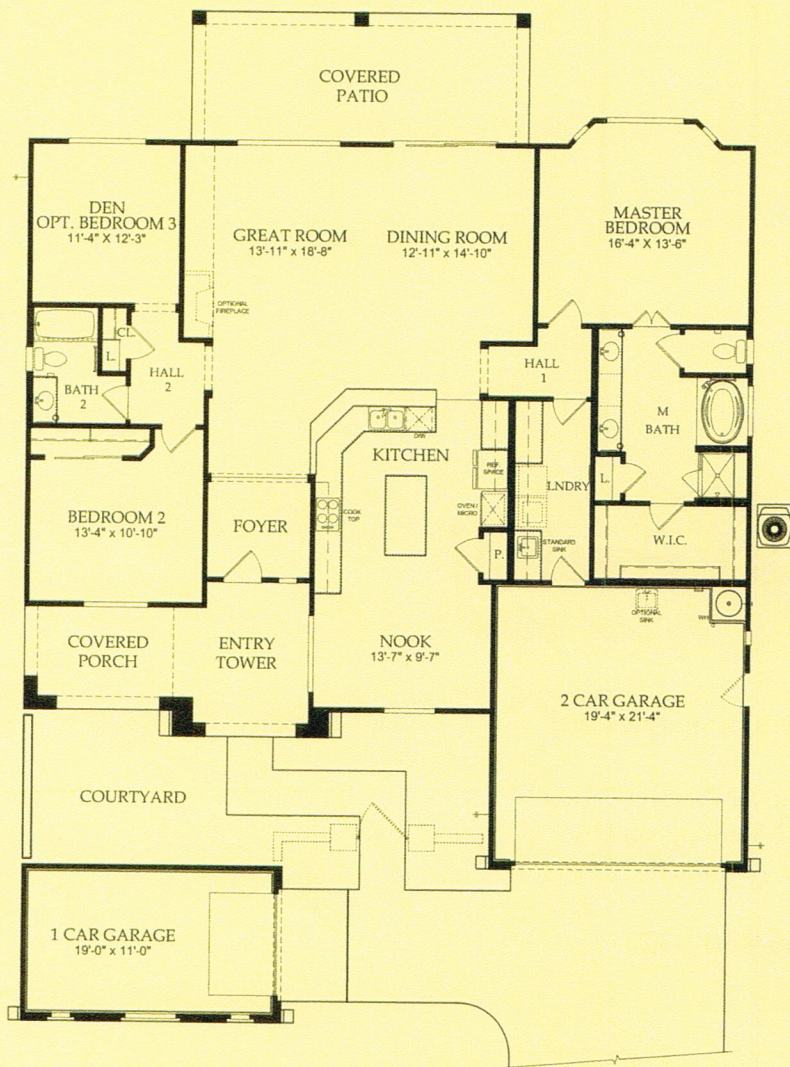

DESTINY

Great Room, Breakfast Nook, Dining Room, 2 Bedrooms, Den, 2 baths, 3-car garage, Courtyard, Covered Patio
Livable Area: 2,095 Square feet

Spanish Elevation*

Ranch Elevation

European Elevation

Optional Casita

Optional Bedroom 3
ILO of Den

Optional
Fireplace

Tuscan Elevation

*Spanish Elevation floorplan rendering shown. Variations may apply when alternate Elevations are selected. Please ask your Sales Associate for more details.